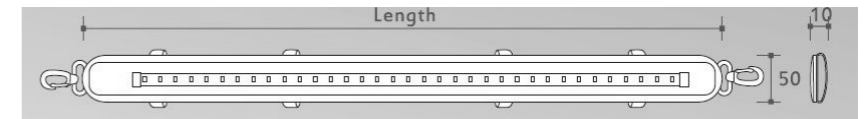

WEATHERPROOF NORMALLY OPEN RELAYS
P1512RWP-KIT - 12V
P1524RWP-KIT - 24V

$29.95ea

QVEE

High quality 5 pin normally open weatherproof relay kit. Comes complete with terminals.

NEW

WEATHERPROOF CHANGE OVER RELAYS
P2512RWP-KIT - 12V
P2524RWP-KIT - 24V

$29.95ea

QVEE

High quality 5 pin change over weatherproof relay kit. Comes complete with terminals.

WATERPROOF FUSE HOLDER
FH1016UBR

Waterproof fuse holder suit standard blade type fuses. 2mm wire rated at 10A. 300mm wire loop.

85¢ea

QVEE

WATERPROOF FUSE HOLDER
FH1012UBR

Waterproof fuse holder suit standard blade type fuses. 4mm wire rated at 30A. 300mm wire loop.

90¢ea

QVEE

NEW

MKV SHUROO - BLACK
SHUROO

NOW IN BLACK!!

ShuRoO is an electronic device emitting high frequency sound and was designed as an early warning alert for kangaroos and other wildlife. ShuRoO is not designed to scare or panic animals. It has been described as a "police siren" for kangaroos to alert of an approaching vehicle. This is because the sound emitted continually ramps up and down through a range of frequencies that alert and disturb wild animals. It is a sound that is not normal in their natural environment.

$370ea

LIMITED STOCK

at this price!

LED STRIP CAMPING LIGHT
QVLEDCL & QVLEDCLYL

$45ea
for 2 or more

Compact carry bag

QVEE

The QVLEDCL & QVLEDCLYL are 1200mm in length and the lumen rating is a massive 1300LM at 14W. This unique light has a touch pad dimmer switch to dim the light when 1300LM isn't required. The QVLEDCLYL illuminates a yellow light designed to keep annoying insects away

QVLEDCL - White illumination
QVLEDCLYL - Yellow illumination